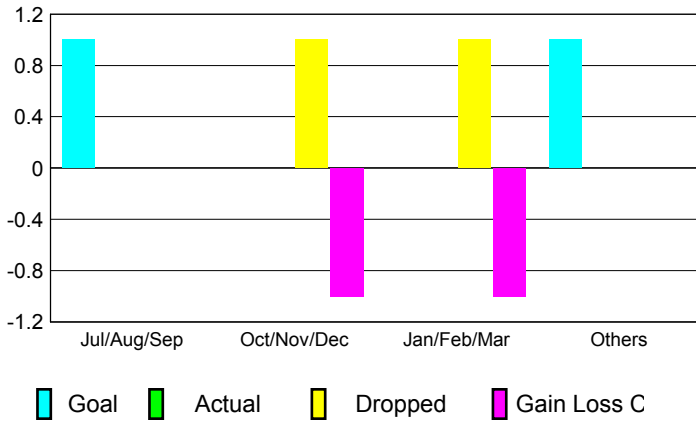

GMT: **John Muller**

Location: **AUSTRALIA**

GMT CA: **7**

CLUBS

Month	New Club Goal	Actual New Clubs	Actual Dropped Clubs	Gain/Loss of Clubs
2012-2013				
Jul/Aug/Sep	1	0	0	0
Oct/Nov/Dec	0	0	1	-1
Jan/Feb/Mar	0	0	1	-1
Apr/May/June	1	0	0	0
Totals	2	0	2	-2

MEMBERSHIP

Month	Net Memb Goal	Actual New Memb	Actual Dropped Memb	Gain/Loss of Memb
2012-2013				
Jul/Aug/Sep	28	22	42	-20
Oct/Nov/Dec	14	13	49	-36
Jan/Feb/Mar	23	21	60	-39
Apr/May/June	21	42	30	12
Totals	86	98	181	-83

Club Results 2012-2013

Goal, New, Dropped, Gain/Loss

Membership Results 2012-2013

Goal, New, Dropped, Gain/Loss

YTD Status Quo Clubs 2012-2013

Status Quo Clubs Compared to Status Quo Members

Gender Comparison 2012-2013