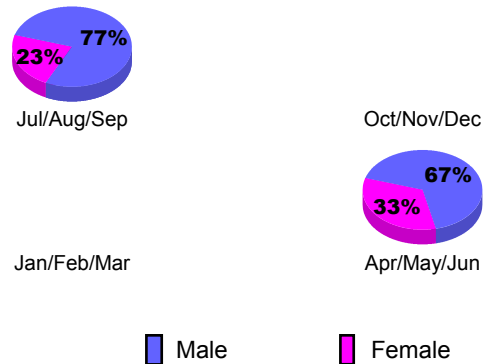

MEMBERSHIP

Month	Net Memb Goal	Actual New Memb	Actual Dropped Memb	Gain/Loss of Memb
2012-2013				
Jul/Aug/Sep	28	22	42	-20
Oct/Nov/Dec	14	13	49	-36
Jan/Feb/Mar	23	21	60	-39
Apr/May/June	21	42	30	12
Totals	86	98	181	-83

Club Results 2012-2013

Goal, New, Dropped, Gain/Loss

Membership Results 2012-2013

Goal, New, Dropped, Gain/Loss

YTD Status Quo Clubs 2012-2013

Status Quo Clubs Compared to Status Quo Members

Gender Comparison 2012-2013

Club Gain/Loss 2012-2013

Membership Gain/Loss 2012-2013