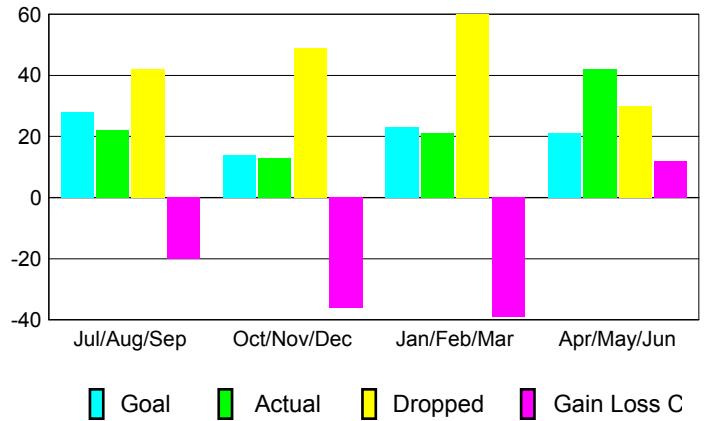

GMT: **John Muller**

Location: **AUSTRALIA**

GMT CA: **7**

CLUBS

Month	New Club Goal	Actual New Clubs	Actual Dropped Clubs	Gain/Loss of Clubs
2012-2013				
Jul/Aug/Sep	1	0	0	0
Oct/Nov/Dec	0	0	1	-1
Jan/Feb/Mar	0	0	1	-1
Apr/May/June	1	0	0	0
Totals	2	0	2	-2

MEMBERSHIP

Month	Net Memb Goal	Actual New Memb	Actual Dropped Memb	Gain/Loss of Memb
2012-2013				
Jul/Aug/Sep	28	22	42	-20
Oct/Nov/Dec	14	13	49	-36
Jan/Feb/Mar	23	21	60	-39
Apr/May/June	21	42	30	12
Totals	86	98	181	-83

Club Results 2012-2013

Goal, New, Dropped, Gain/Loss

Membership Results 2012-2013

Goal, New, Dropped, Gain/Loss

YTD Status Quo Clubs 2012-2013

Status Quo Clubs Compared to Status Quo Members

Gender Comparison 2012-2013